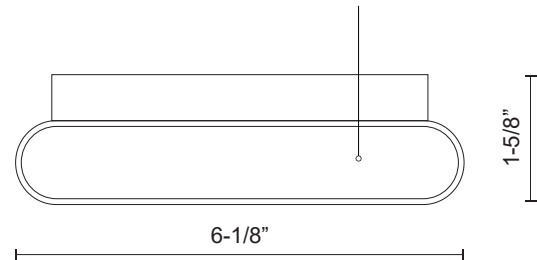

Metal Finish
BK - Black
WH - White

Frosted Glass